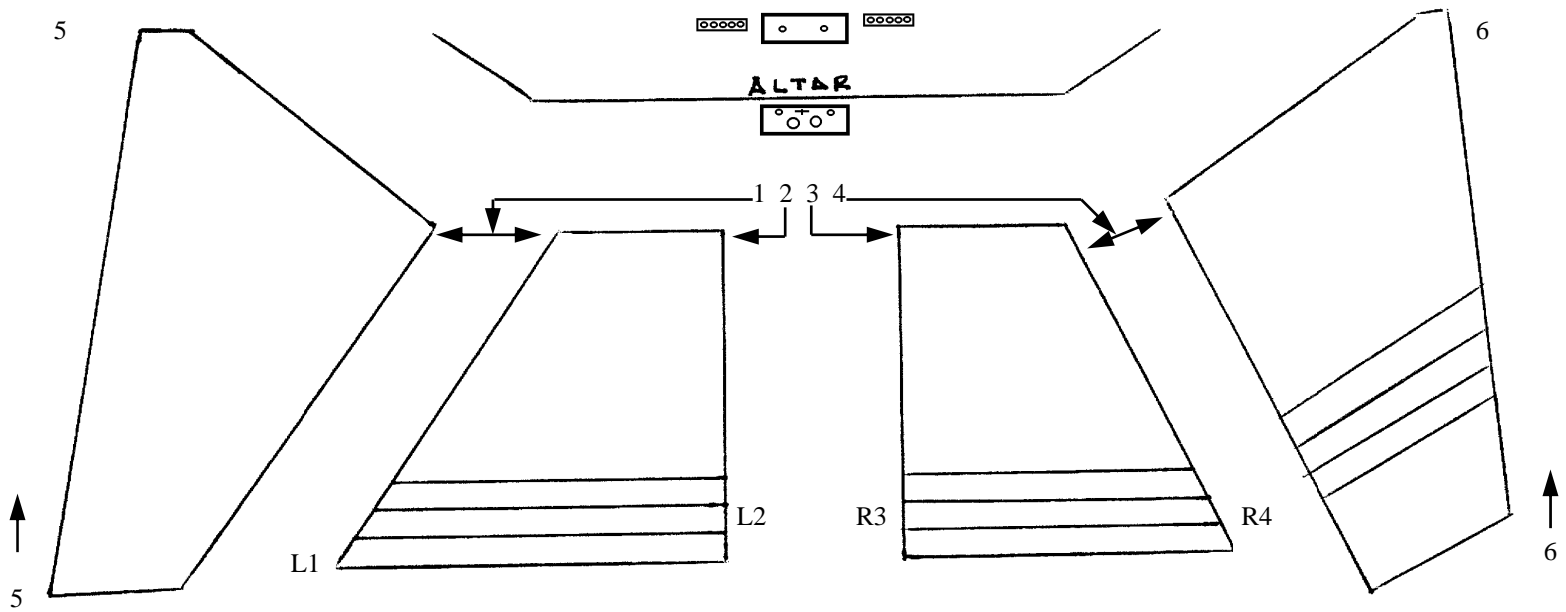

FAITH ALIVE USHER SCHEDULE

DATE	February 5	February 12	February 19	February 26	March 4	March 11	March 18	March 25
Position	<i>*Communion*</i>				<i>*Communion*</i>			
1	P Lanchantin	G Eckley	D Bonser	P Lanchantin	G Eckley	D Bonser	P Lanchantin	G Eckley
2	S Heiney	L Swatt	W Rea	S Heiney	L Swatt	W Rea	S Heiney	L Swatt
3	B Perry	M Wentz	D Swartz	B Perry	M Wentz	D Swartz	B Perry	M Wentz
4	C Grammes	C Kern	R Bartholomew	C Grammes	C Kern	R Bartholomew	C Grammes	C Kern
5								
6								
L1								
L2								
R3								
R4	2012							